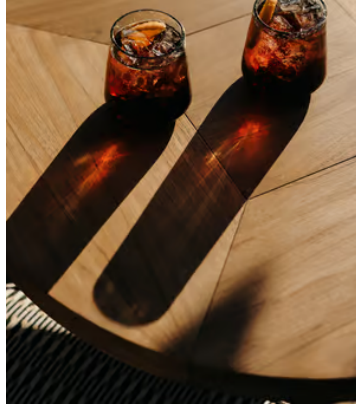

SOHO HOME

Recycled Coloured Glass Lowball, Set of Four

~~\$65~~ \$30 Regular price

~~\$55~~ \$24 Member price

This lowball glass is crafted from 30% recycled glass. It has an emerald-green tint and effervescent exterior to bring a touch of Soho House Barcelona to table settings.