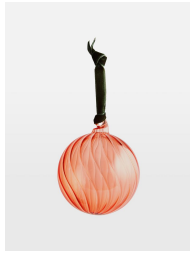

SOHO HOME

Rosendale Baubles, Pink, Set Of Six

\$65 Regular

\$55 Membership

Product details

Decorate your Christmas tree with our Rosendale baubles, inspired by the glassware found at DUMBO House in Brooklyn and Soho House Amsterdam. The ideal accompaniment to this year's tree, these baubles are crafted from mouth-blown glass with a distinctive spiral pattern that catches the light beautifully.

Dimensions

Product dimensions: H14 x W14 x D22cm / H5.5 x W5.5 x D8.7"

Product weight: 2kg / 4.4lbs

Packaged or boxed weight: 2kg / 4.4lbs

Details

Assembly required: No

Care instructions: Fragile, handle with care. Wipe with a damp cloth

Material: Glass