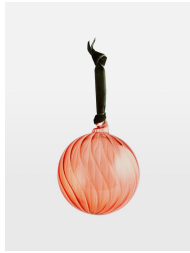

## Rosendale Baubles, Pink, Set Of Six

\$65 Regular

\$55 Membership

### Product details

Decorate your Christmas tree with our Rosendale baubles, inspired by the glassware found at DUMBO House in Brooklyn and Soho House Amsterdam. The ideal accompaniment to this year's tree, these baubles are crafted from mouth-blown glass with a distinctive spiral pattern that catches the light beautifully.