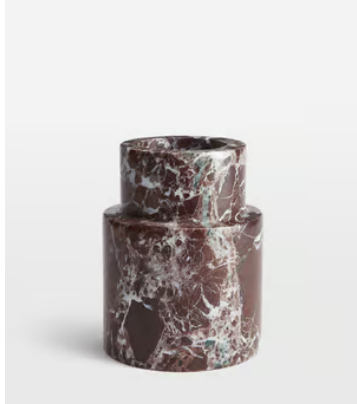

SOHO HOME

Alma Vase, Medium

\$125 Regular price

\$106 Member price

The Alma vase is a decorative accessory cut from a weighty Rosso Levanto marble from Turkey, with deep cherry-red tones and white veining in the stone. Display with other marble pieces, including our Alma and Emilia vases to mirror the marble decor seen at 180 House.

Dimensions

Dimensions: H15.8 x W12.3 x D9.5cm / H6.2 x W4.8 x D3.7"

Weight: 3kg / 6.6lbs

Packaged dimensions: H31 x W27 x D25cm / H12.2 x W10.6 x D9.8"

Packaged weight: 3kg / 6.6lbs

Details

Assembly required: No