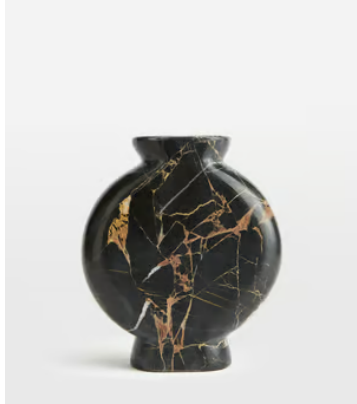

SOHO HOME

Sesso Vase, Wide

~~\$165~~ \$115 Regular price

~~\$140~~ \$92 Member price

The Sesso vase is a decorative accessory cut from a natural black marble with distinctive veining in the stone. Display with other marble pieces, including our Alma and Emilia vases, to mirror the decor seen at 180 House.

Dimensions

Dimensions: H18 x W8 x D8cm / H7.1 x W3.1 x D3.1"

Weight: 3kg / 6.6lbs

Packaged dimensions: H43 x W23 x D23cm / H16.9 x W9.1 x D9.1"

Packaged weight: 3kg / 6.6lbs

Details

Assembly required: No

Bathroom safe: No