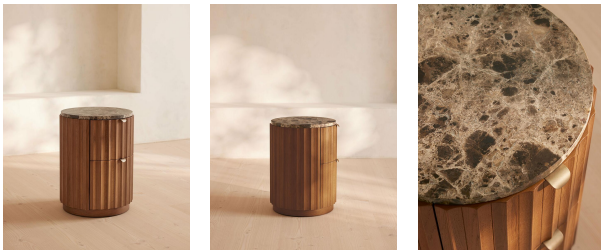

Railton Bedside Table, Dark Emperador Marble

£995 Regular

£846 Membership

Product details

Inspired by Soho House Rome, the mid-tone oak Railton bedside table boasts a round, cylindrical shape with sculptural, curved lines and ridges to create dimension. A honed, Spanish dark Emperador marble top contrasts the warm wood, with its deep brown tones and defined white veining. Display it next to our Italian leather Paolo bed to enhance the textures in your bedroom.

- Mid-tone oak bedside table
- Two drawers
- Antique brass handles
- Sculptural, curved lines
- Dark Emperador marble top sourced from Spain
- Dark brown tone with grey veining and crystallised accents
- Each piece is unique due to variations in the marble
- Inspired by Soho House Rome

Feet: Plastic glide

Finish: Mid-tone Oak, Antique Brass and honed Marble

Frame: Oak Wood

Handles: Steel

Material: Oak Wood, Poplar Wood, MDF, Oak Veneer, Dark Emperador Marble and Steel

Removable legs: No