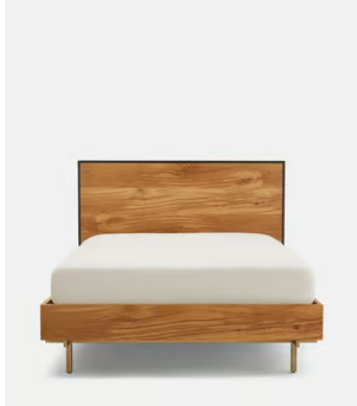

SOHO HOME

Mercer Bed, Queen, US

~~\$3,695~~ \$2,695 Regular price

~~\$3,141~~ \$2,156 Member price

Inspired by Soho House Amsterdam, our Mercer bed is crafted from French oak, and contrasted with blackened and antique brass details. This is created to highlight the grain and texture of the timber, both natural characteristics of the reclaimed French oak, making this piece a unique addition to any bedroom.

Dimensions

Dimensions: H125 x W169 x D212cm / H49.2 x W66.5 x D83.5"

Weight: 96kg / 211.6lbs

Number of boxes: 3

- **Box 1:** H35 x W228 x D39cm / H13.8 x W89.8 x D15.4"
- **Box 2:** H121 x W181 x D15cm / H47.6 x W71.3 x D5.9"
- **Box 3:** H40 x W199 x D33cm / H15.7 x W78.3 x D13"

Details

Assembly required: Yes

Composition: Oak Wood, Poplar Wood, MDF, Reclaimed French Oak Veneer and Steel

Feet: Plastic Glide

Frame: Steel

Hardware: Steel

Headboard height: 40.9"

Material: Oak Wood, Poplar Wood, MDF, Reclaimed French Oak Veneer and Steel

Available in 2 sizes

Queen (H125 x W169 x D212cm / H49.2 x W66.5 x D83.5")

King (H125 x W209 x D212cm / H49.2 x W82.3 x D83.5")