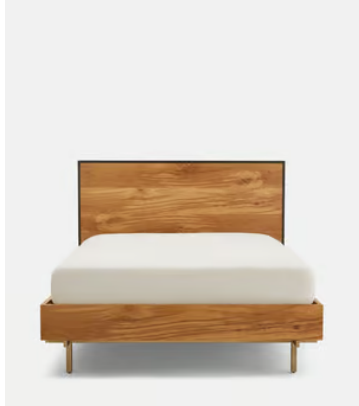

## Mercer Bed, Queen, US

~~\$3,695~~ \$2,695 Regular price

~~\$3,141~~ \$2,156 Member price

Inspired by Soho House Amsterdam, our Mercer bed is crafted from French oak, and contrasted with blackened and antique brass details. This is created to highlight the grain and texture of the timber, both natural characteristics of the reclaimed French oak, making this piece a unique addition to any bedroom.

### Dimensions

**Dimensions:** H125 x W169 x D212cm / H49.2 x W66.5 x D83.5"

**Weight:** 96kg / 211.6lbs

**Number of boxes:** 3

- **Box 1:** H35 x W228 x D39cm / H13.8 x W89.8 x D15.4"
- **Box 2:** H121 x W181 x D15cm / H47.6 x W71.3 x D5.9"
- **Box 3:** H40 x W199 x D33cm / H15.7 x W78.3 x D13"

### Details

**Assembly required:** Yes

**Composition:** Oak Wood, Poplar Wood, MDF, Reclaimed French Oak Veneer and Steel

**Feet:** Plastic Glide

**Frame:** Steel

**Hardware:** Steel

**Headboard height:** 40.9"

### Available in 2 sizes

Queen (H125 x W169 x D212cm / H49.2 x W66.5 x D83.5")

King (H125 x W209 x D212cm / H49.2 x W82.3 x D83.5")