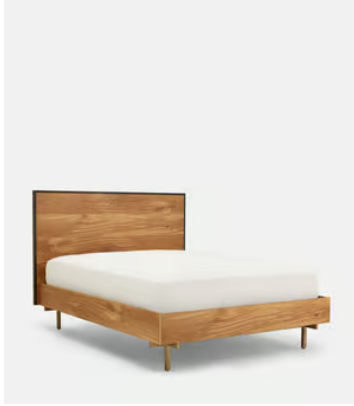

SOHO HOME

Mercer Bed, Queen, US

~~\$3,695~~ \$2,695 Regular price

~~\$3,141~~ \$2,156 Member price

Inspired by Soho House Amsterdam, our Mercer bed is crafted from French oak, and contrasted with blackened and antique brass details. This is created to highlight the grain and texture of the timber, both natural characteristics of the reclaimed French oak, making this piece a unique addition to any bedroom.

Dimensions

Dimensions: H125 x W169 x D212cm / H49.2 x W66.5 x D83.5"

Weight: 96kg / 211.6lbs

Number of boxes: 3

- **Box 1:** H35 x W228 x D39cm / H13.8 x W89.8 x D15.4"
- **Box 2:** H121 x W181 x D15cm / H47.6 x W71.3 x D5.9"
- **Box 3:** H40 x W199 x D33cm / H15.7 x W78.3 x D13"

Details

Assembly required: Yes

Composition: Oak Wood, Poplar Wood, MDF, Reclaimed French Oak Veneer and Steel

Feet: Plastic Glide

Frame: Steel

Hardware: Steel

Headboard height: 40.9"

Material: Oak Wood, Poplar Wood, MDF, Reclaimed French Oak Veneer and Steel

Available in 2 sizes

Queen (H125 x W169 x D212cm / H49.2 x W66.5 x D83.5")

King (H125 x W209 x D212cm / H49.2 x W82.3 x D83.5")