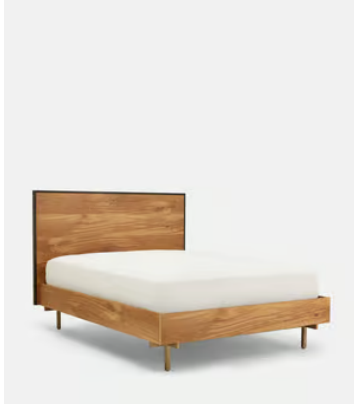

## Mercer Bed, Queen, US

~~\$3,695~~ \$2,695 Regular price

~~\$3,141~~ \$2,156 Member price

Inspired by Soho House Amsterdam, our Mercer bed is crafted from French oak, and contrasted with blackened and antique brass details. This is created to highlight the grain and texture of the timber, both natural characteristics of the reclaimed French oak, making this piece a unique addition to any bedroom.

### Dimensions

**Dimensions:** H125 x W169 x D212cm / H49.2 x W66.5 x D83.5"

**Weight:** 96kg / 211.6lbs

**Number of boxes:** 3

- **Box 1:** H35 x W228 x D39cm / H13.8 x W89.8 x D15.4"
- **Box 2:** H121 x W181 x D15cm / H47.6 x W71.3 x D5.9"
- **Box 3:** H40 x W199 x D33cm / H15.7 x W78.3 x D13"

### Details

**Assembly required:** Yes

**Composition:** Oak Wood, Poplar Wood, MDF, Reclaimed French Oak Veneer and Steel

**Feet:** Plastic Glide

**Frame:** Steel

**Hardware:** Steel

**Headboard height:** 40.9"

### Available in 2 sizes

Queen (H125 x W169 x D212cm / H49.2 x W66.5 x D83.5")

King (H125 x W209 x D212cm / H49.2 x W82.3 x D83.5")