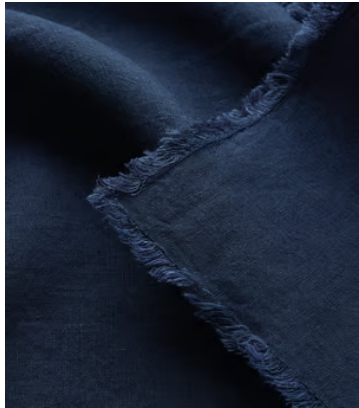

SOHO HOME

Whitney Linen Napkins Navy, set of four

\$80 Regular price

\$68 Member price

The Whitney linen napkins are handmade and woven from 100% linen. Lightly textured with subtle fringing, the napkins have a rustic feel, which makes them great for casual everyday dining.

Dimensions

Dimensions: H50 x W50 x D1cm / H19.7 x W19.7 x D19.7"

Weight: 1kg / 2.2lbs

Packaged dimensions: H14 x W28 x D56cm / H5.5 x W11 x D22"

Packaged weight: 1kg / 2.2lbs

Details

Composition: 100% Linen

Construction: Woven

Fabric: Linen

Handmade: Yes

Pile: Linen

Care instructions: Machine wash cold, do not tumble dry, iron on a low setting

Available in 2 colours

Dark Navy

Cream