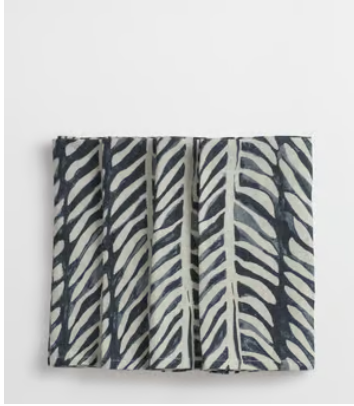

SOHO HOME

Bolzano Linen Napkins, Set of Four

~~\$80~~ \$45 Regular price

~~\$68~~ \$36 Member price

The Bolzano napkins are crafted from soft linen and feature a simple abstract design reminiscent of hand-drawn sketches in coloured ink. Inspired by the organic textures and natural tones at Soho Farmhouse, each napkin has been hand-painted with visible brushstrokes and paint marks to create an authentic finish.

Dimensions

Dimensions: H50 x W50 x D1cm / H19.7 x W19.7 x D19.7"

Weight: 1kg / 2.2lbs

Packaged weight: 1kg / 2.2lbs

Details

Material: 100% Linen

Care Instructions: Machine wash cold