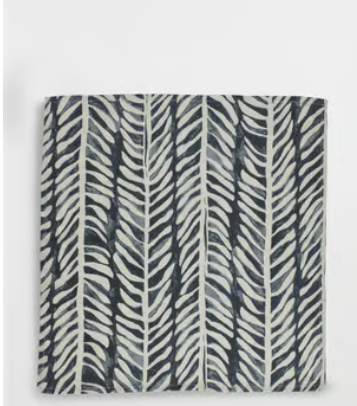

SOHO HOME

Bolzano Linen Napkins, Set of Four

~~\$80~~ \$45 Regular price

~~\$68~~ \$36 Member price

The Bolzano napkins are crafted from soft linen and feature a simple abstract design reminiscent of hand-drawn sketches in coloured ink. Inspired by the organic textures and natural tones at Soho Farmhouse, each napkin has been hand-painted with visible brushstrokes and paint marks to create an authentic finish.

Dimensions

Dimensions: H50 x W50 x D1cm / H19.7 x W19.7 x D19.7"

Weight: 1kg / 2.2lbs

Packaged weight: 1kg / 2.2lbs

Details

Material: 100% Linen

Care Instructions: Machine wash cold