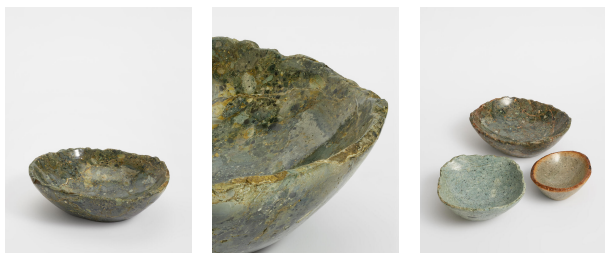

Dimensions

Product dimensions: H10 x W30 x D30cm / H3.9 x W11.8 x D11.8"

Product weight: 5kg / 11lbs

Packaged or boxed dimensions: H30 x W30 x D12cm / H11.8 x W11.8 x D4.7"

Packaged or boxed weight: 8.5kg / 18.7lbs