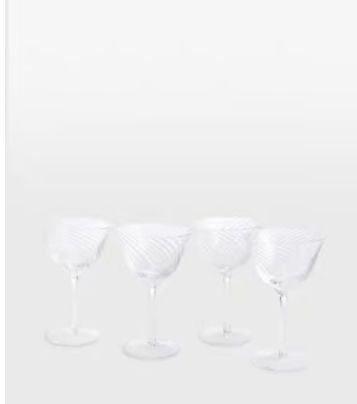

SOHO HOME

Brimscombe Optic Coupe, Set of Four

~~\$104~~ \$60 Regular price

~~\$88~~ \$48 Member price

Our Brimscombe optic coupe glass is crafted in Poland, with an optic decoration that creates a soft scalloped effect. The coupe glass resembles the glassware in our newly opened 180 House. Pair with our Pembroke glassware to highlight the contrast between the swirl and scalloped detail.

Dimensions

Dimensions: H15.8 x W10.5 x D10.5cm / H6.2 x W4.1 x D4.1"

Weight: 2kg / 4.4lbs

Packaged weight: 2kg / 4.4lbs

Details

Material: Lead free crystal glass

Dishwasher Safe: No

Microwave Safe: No