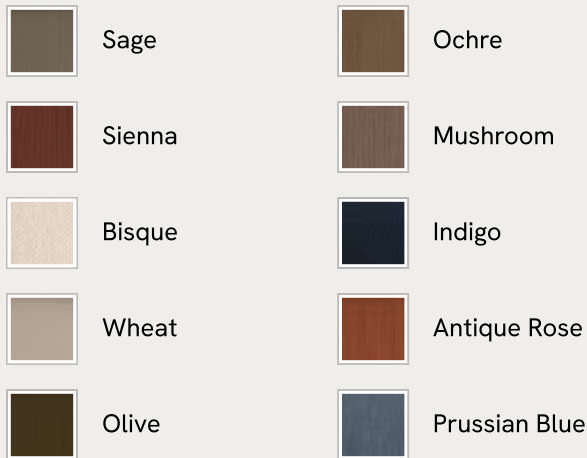

### Details

**Material:** Solid Oak and Oak veneer

**Filling:** Foam

**Fabric:** Polyester

**Composition:** 100% Polyester

**Care Instructions:** Professional upholstery cleaning is advised

### Available in 10 linens

### Available in 4 poly velvets

## Available in 8 velvets

Camel

Royal Blue

Porcelain

Mustard

Olive

Taupe

Antique Rose