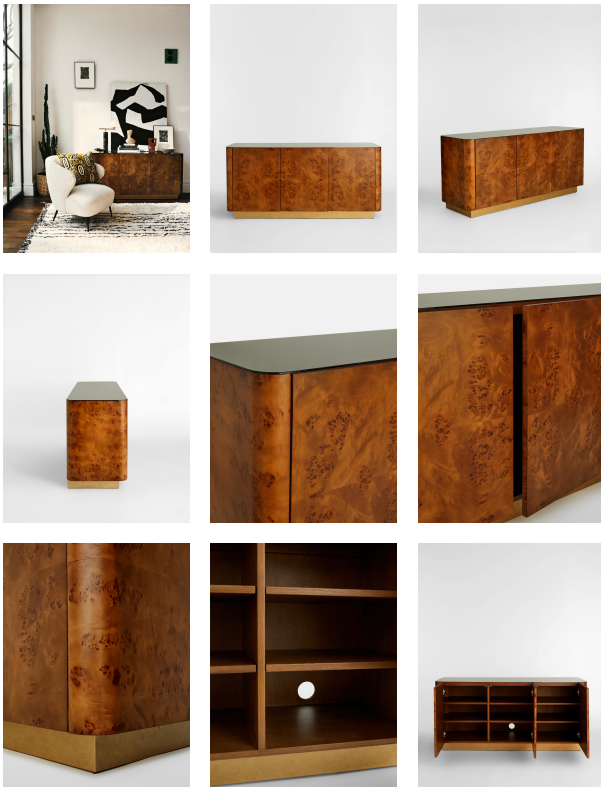

Olsen Sideboard, Mappa Burl

£2,195

Regular

£1,866

Membership

Product details

Inspired by 180 House, the Olsen Burl sideboard meshes Mappa burl, oak, smoked glass, and steel to create a highly textured piece. Fitted with three doors and offering generous space, its streamlined silhouette is great for slotting into a living room or office.

- Three-door sideboard
- Smoke-glass top
- Mappa burl and oak
- Steel frame
- Inspired by 180 House

Dimensions

Product dimensions: H75 x W160 x D50cm / H29.5 x W63.2 x D19.8"

Product weight: 107kg / 235.9lbs

Packaged or boxed dimensions: H106 x W169 x D59cm / H41.5 x W66.5 x D23.2"

Packaged or boxed weight: 139kg / 306.4lbs

Details

Adjustable shelf?: Yes

Assembly required: No

Care instructions: Dust often using a clean, soft, dry and lint-free cloth. Blot

Feet: Plastic glide

Finish: Mappa burl, Antique Brass and smoke Glass

Frame: Poplar Wood

Handles: Push-catch

Hardware: Steel base

Material: Poplar Wood, MDF, Oak Veneer, Mappa Burl Veneer, Grey Smoke Glass and Steel