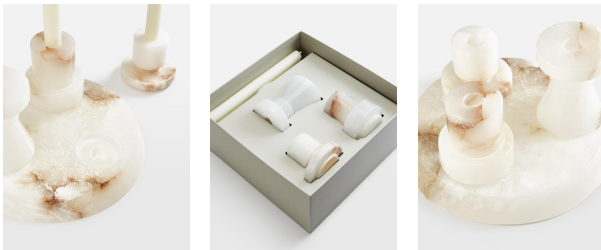

Frida Candleholder Gift Set, Alabaster

\$160 Regular

\$128 Membership

Product details

Sculpted by hand in India from a single block of alabaster marble, our new Frida candleholders are truly one of a kind. Recalling the natural tones of Little Beach House Barcelona, they're handmade by skilled artisans from ivory-toned, translucent alabaster marble, which is renowned for its soft, milky mineral tops and refined deep veining. The gift set includes three removable candleholders at differing heights for your own sculptural curation. Place the three dinner candles in each holder, or opt for our tealights for a more casual setting.

Dimensions

Product dimensions: H15 x W24 x D24cm / H5.9 x W9.4 x D9.4"

Product weight: 6kg / 13.2lbs

Packaged or boxed weight: 6kg / 13.2lbs

Details

Material: Alabaster Marble

Care Instructions: Place the candle holder on a firm flat heat resistant surface ensuring it stands steady. Ensure a secure fit within the holder in an upright position before lighting. Snuff out the flame at least 2 cm from the base before it reaches the holder. Clean with a dry cloth.