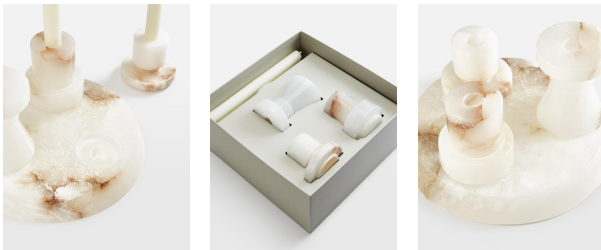

Frida Candleholder Gift Set, Alabaster

\$160 Regular

\$128 Membership

Product details

Sculpted by hand in India from a single block of alabaster marble, our new Frida candleholders are truly one of a kind. Recalling the natural tones of Little Beach House Barcelona, they're handmade by skilled artisans from ivory-toned, translucent alabaster marble, which is renowned for its soft, milky mineral tops and refined deep veining. The gift set includes three removable candleholders at differing heights for your own sculptural curation. Place the three dinner candles in each holder, or opt for our tealights for a more casual setting.

Dimensions

Product dimensions: H15 x W24 x D24cm / H5.9 x W9.4 x D9.4"

Product weight: 6kg / 13.2lbs

Details

Material: Alabaster Marble

Care Instructions: Place the candle holder on a firm flat heat resistant surface ensuring it stands steady. Ensure a secure fit within the holder in an upright position before lighting. Snuff out the flame at least 2 cm from the base before it reaches the holder. Clean with a dry cloth.