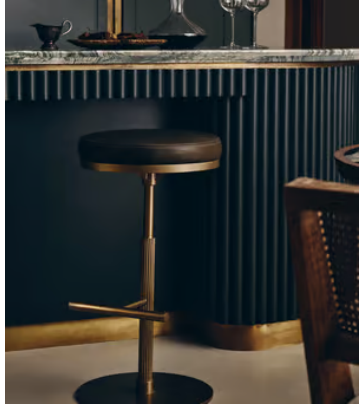

SOHO HOME

Wardell Barstool, US

\$1,495 Regular price

\$1,271 Member price

Bring the bar home with our Wardell bar stool, an elegant piece fit for any home bar or open kitchen space. It has a fixed height and intricate grooving on the central column, which ascends into a moss-green leather top with double top stitching. The T-bar footrest has a brass finish for a contemporary touch.

Assembly required: No

Composition: 100% Leather

Fabric: Leather

Feet: Rubber glide

Filling: PU foam

Finish: Antique Brass and moss-green Leather

Frame: Poplar wood, MDF and steel

Hardware: Steel upright, base and footrest