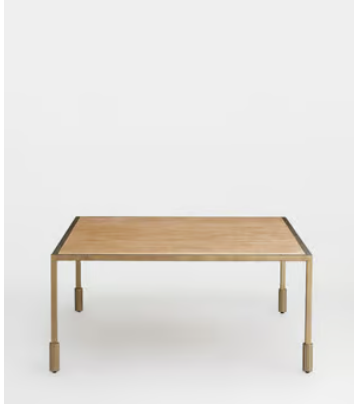

SOHO HOME

Portnall Square Coffee Table, Travertine

~~\$1,295~~ \$775 Regular price

~~\$1,101~~ \$620 Member price

The Portnall square coffee table echoes the textures seen at White City House. It features antique brass-finish legs and has a smooth Italian travertine top that's been purposefully cut to highlight the contrasting sand veining.

Dimensions

Dimensions: H40 x W90 x D90cm / H15.7 x W35.4 x D35.4"

Weight: 53kg / 116.8lbs

Packaged dimensions: H58 x W98 x D98cm / H22.8 x W38.6 x D38.6"

Packaged weight: 72kg / 158.7lbs

Details

Material: Steel and Travertine