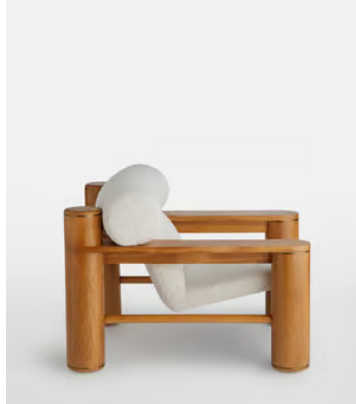

## Dillon Armchair, Boucle Natural

~~\$2,295~~ \$1,145 Regular price

~~\$1,951~~ \$916 Member price

Inspired by the rich depth of material finishes seen throughout 180 House, our Olsen sideboard combines mappa burl, oak, smoked glass and steel for a highly textured piece. Mappa burl is characterised by a light brown heartwood with a darker bark pattern in tighter clusters, displaying a rich and decorative surface.

Fitted with three doors and generous room inside for storage, this sideboard is ideal for elevating a living room or dining space.