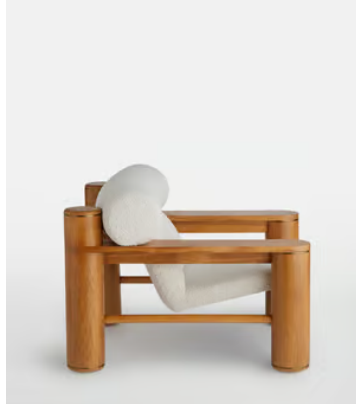

SOHO HOME

Dillon Armchair, Boucle Natural

~~\$2,295~~ \$1,145 Regular price

~~\$1,951~~ \$916 Member price

Inspired by the rich depth of material finishes seen throughout 180 House, our Olsen sideboard combines mappa burl, oak, smoked glass and steel for a highly textured piece. Mappa burl is characterised by a light brown heartwood with a darker bark pattern in tighter clusters, displaying a rich and decorative surface.

Fitted with three doors and generous room inside for storage, this sideboard is ideal for elevating a living room or dining space.

Dimensions

Dimensions: H78.7 x W92.7 x D102.2cm / H31 x W36.5 x D40.2"

Weight: 62kg / 136.7lbs

Packaged dimensions: H84 x W103 x D112cm / H33.1 x W40.6 x D44.1"

Packaged weight: 62kg / 136.7lbs

Details

Arm height: 54cm

Seat depth: 54cm

Seat width: 60cm

Seat height: 42cm

Assembly required: No