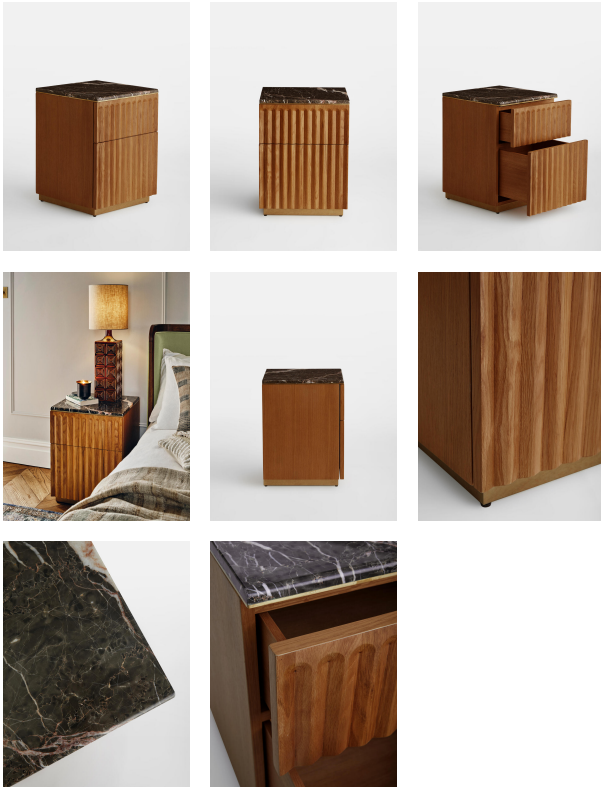

Dimensions

Product dimensions: H60 x W45 x D45cm / H23.6 x W17.7 x D17.7"

Product weight: 35kg / 77.2lbs

Packaged or boxed dimensions: H84 x W55 x D55cm / H32.9 x W21.5 x D21.5"

Packaged or boxed weight: 45kg / 99.2lbs