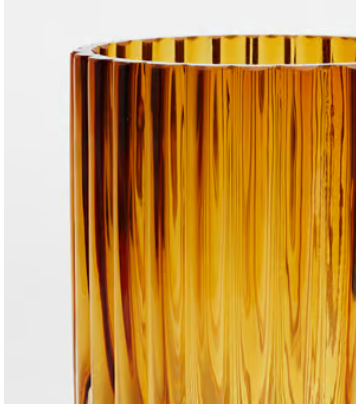

SOHO HOME

Barlow Glass Toothbrush Holder

~~\$45~~ \$20 Regular price

~~\$38~~ \$16 Member price

The Barlow toothbrush holder is crafted from a ribbed coloured glass to reference the interiors of our 180 House, based on London's Strand. Keep it sinkside to house toothbrushes, and pair with the Barlow soap dish for a coordinated bathroom scheme.

Dimensions

Dimensions: H15 x W10 x D10cm / H5.9 x W3.9 x D3.9"

Weight: 1kg / 2.2lbs

Packaged weight: 1kg / 2.2lbs

Details

Material: Ribbed Glass

Care instructions: Wipe clean with a soft cloth