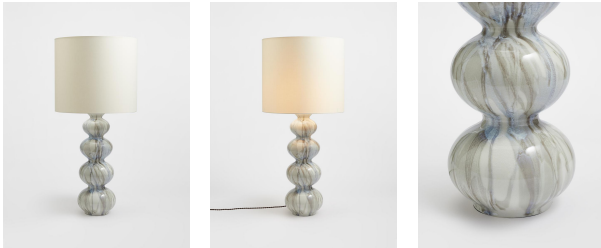

Frome Table Lamp, White, Us

\$278 Regular

\$222 Membership

Available in

Product details

Enhance your space with the impressive Frome table lamp, moulded in Portugal from durable ceramic, each piece is hand decorated and finished by Portuguese artisans in a unique process to create a beautiful one of a kind reactive glaze. Characterised by a glossy, undulating base, use the lamp to recreate the lighting schemes at Babington House.

Dimensions

Product dimensions: H80 x W40 x D40cm / H31 x W16 x D16"

Product weight: 3kg / 6.6lbs

Packaged or boxed dimensions: H37 x W42 x D42cm / H14.6 x W16.5 x D16.5"

Packaged or boxed weight: 3kg / 6.6lbs

Number of boxes: 3

* Box 1 : H73 x W28 x D28cm / H28.7 x W11 x D11"

* Box 2 : H41 x W46 x D46cm / H16.1 x W18.1 x D18.1"

Details

Assembly required: Yes

Base dimensions: H21.6 x W7.4 x D7.4"

Bulb required: 1 / E26 / 12W Maximum