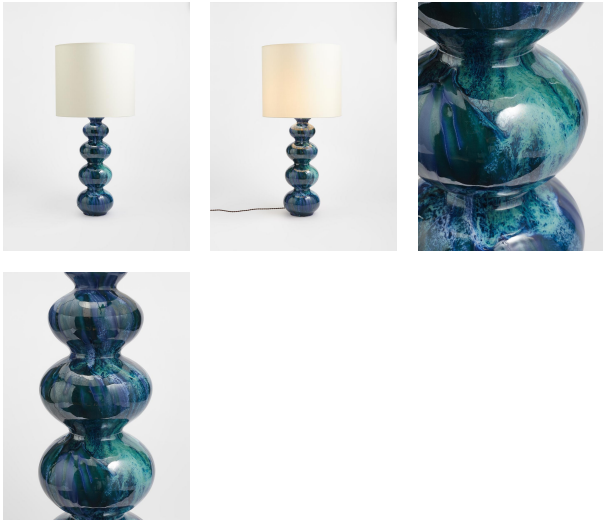

Frome Table Lamp, Azure, Us

\$405 Regular

\$324 Membership

Available in

Grey

Blue

Product details

Enhance your space with the impressive Frome table lamp, moulded in Portugal from durable ceramic, each piece is hand decorated and finished by Portuguese artisans in a unique process to create a beautiful one of a kind reactive glaze. Characterised by a glossy, undulating base, use the lamp to recreate the lighting schemes at Babington House.