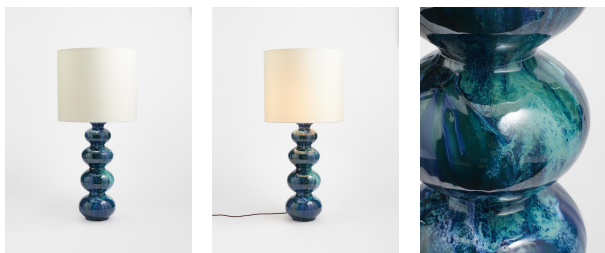

## Frome Table Lamp, Azure, Us

\$220 Regular

\$176 Membership

Available in

### Product details

Enhance your space with the impressive Frome table lamp, moulded in Portugal from durable ceramic, each piece is hand decorated and finished by Portuguese artisans in a unique process to create a beautiful one of a kind reactive glaze. Characterised by a glossy, undulating base, use the lamp to recreate the lighting schemes at Babington House.

### Dimensions

Product dimensions: H80 x W40 x D40cm / H31 x W16 x D16"

Product weight: 3kg / 6.6lbs

Packaged or boxed dimensions: H37 x W42 x D42cm / H14.6 x W16.5 x D16.5"

Packaged or boxed weight: 3kg / 6.6lbs