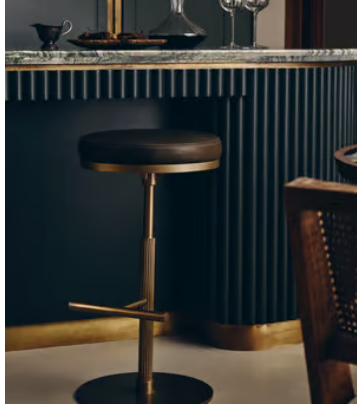

SOHO HOME

Wardell Barstool

\$1,495 Regular price

\$1,271 Member price

A fixed-height silhouette that combines brass with smooth leather for a classic finish.

Bring the bar home with our Wardell bar stool; a matte brass finish on the stem, footrest and circular base references a material seen in our Houses around the world. The design is finished with intricate grooving on the central column and double top stitching around its smooth-leather seat.

Composition: 100% Leather

Fabric: Leather

Feet: Rubber glide

Filling: PU foam

Finish: Antique Brass and moss-green Leather

Frame: Poplar wood, MDF and steel

Hardware: Steel upright, base and footrest

Material: Poplar Wood, MDF, PU Foam, Moore & Giles Leather and Steel