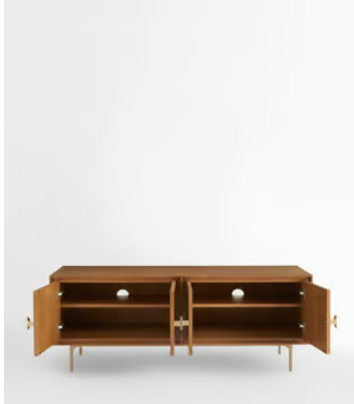

SOHO HOME

Blythe Media Unit

~~\$2,395~~ \$1,795 Regular price

~~\$2,036~~ \$1,436 Member price

Fill out your living space with the Blythe media unit, crafted from solid oak and oak veneer in a mid-tone oak finish. Complete with rounded statement handles and a cast effect frame, the media unit has four doors with cable cut-out detail. It's a great way to bring a touch of Soho House Berlin to your home.

Dimensions

Dimensions: H56 x W150 x D45cm / H22 x W59.1 x D17.7"

Weight: 85kg / 187.4lbs

Packaged dimensions: H60 x W54 x D159cm / H23.6 x W21.3 x D62.6"

Packaged weight: 72kg / 158.7lbs

Details

Frame: Oak, Oak Veneer, Steel