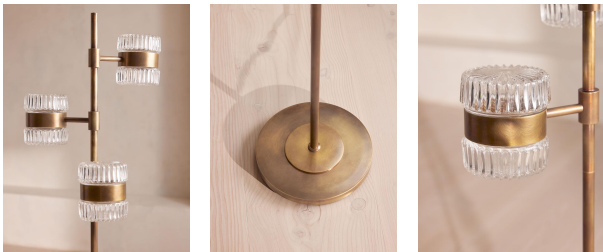

Renato Floor Lamp, Us

\$355 Regular

\$284 Membership

Product details

Influenced by the glamour of traditional American interiors, the Renato floor lamp features a fixed brass finish spine with three faceted glass cylinders that cast distinctive light patterns. Look for similar styles in our North American Houses, including Brooklyn's DUMBO House.

Dimensions

Product dimensions: H160 x W40.5 x D40.5cm / H63 x W15.9 x D15.9"

Product weight: 9kg / 19.8lbs

Packaged or boxed dimensions: H38 x W72 x D44cm / H15 x W28.1 x D17.1"

Packaged or boxed weight: 9kg / 19.8lbs

Details

Assembly required: Yes

Base dimensions: H63 x W11 x D11"

Bulb required: 3 / G9 / 4W Maximum

Bulb style: Tala 4W G9 LED

Bulb(s) included: No

Cable length: 70.9"

Care instructions: Clean with a soft dry cloth only. Do not use polishing agents, harsh chemicals or abrasive cleaners as they may damage the finish.