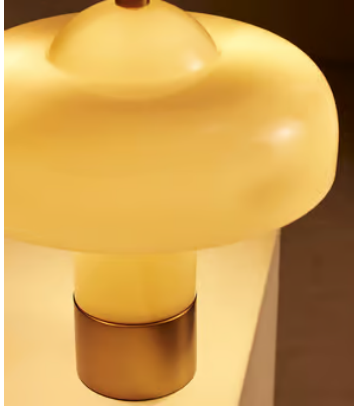

SOHO HOME

Giovanni Table Lamp, Cream, US

\$495 Regular price

\$421 Member price

Inspired by 180 House, the Giovanni table lamp is crafted from moulded white glass with a glossy domed shade. The light glows throughout the whole piece, which makes it a unique lighting option for bedside tables and office spaces.

Dimensions

Dimensions: H31.7 x W30 x D30cm / H12 x W12 x D12"

Weight: 5kg / 11lbs

Packaged dimensions: H38 x W38 x D37cm / H15 x W15 x D14.6"

Packaged weight: 5kg / 11lbs

Details

Assembly required: Yes

Bulb required: 2 / E12 / 4W Maximum