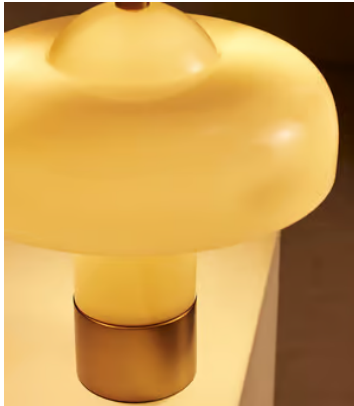

SOHO HOME

Giovanni Table Lamp, Cream, US

\$450 Regular price

\$383 Member price

Inspired by 180 House, the Giovanni table lamp is crafted from moulded white glass with a glossy domed shade. The light glows throughout the whole piece, which makes it a unique lighting option for bedside tables and office spaces.

Dimensions

Dimensions: H31.7 x W30 x D30cm / H12 x W12 x D12"

Weight: 5kg / 11lbs

Packaged dimensions: H38 x W38 x D37cm / H15 x W15 x D14.6"

Packaged weight: 5kg / 11lbs

Details

Assembly required: Yes

Bulb required: 2 / E12 / 4W Maximum