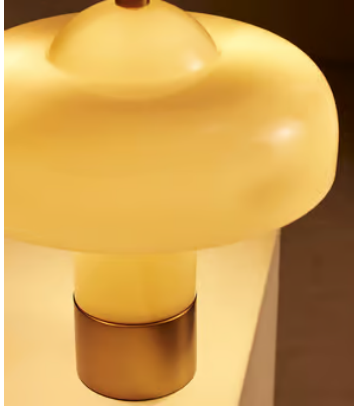

SOHO HOME

Giovanni Table Lamp, Cream

\$450 Regular price

\$383 Member price

Inspired by 180 House, the Giovanni table lamp is crafted from moulded white glass with a glossy domed shade. The light glows throughout the whole piece, which makes it a unique lighting option for bedside tables and office spaces.

Dimensions

Dimensions: H31.7 x W30 x D30cm / H12 x W12 x D12"

Weight: 5kg / 11lbs

Packaged dimensions: H38 x W38 x D37cm / H15 x W15 x D14.6"

Packaged weight: 5kg / 11lbs

Details

Assembly required: Yes

Base dimensions: H30 x W10 x D10cm