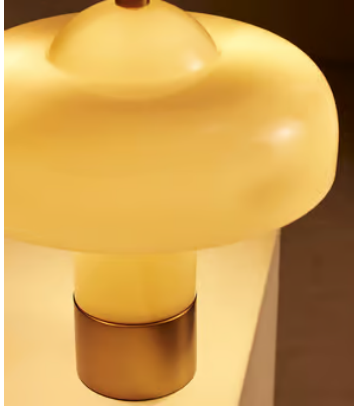

SOHO HOME

Giovanni Table Lamp, Cream

\$495 Regular price

\$421 Member price

Inspired by 180 House, the Giovanni table lamp is crafted from moulded white glass with a glossy domed shade. The light glows throughout the whole piece, which makes it a unique lighting option for bedside tables and office spaces.

Dimensions

Dimensions: H31.7 x W30 x D30cm / H12 x W12 x D12"

Weight: 5kg / 11lbs

Packaged dimensions: H38 x W38 x D37cm / H15 x W15 x D14.6"

Packaged weight: 5kg / 11lbs

Details

Assembly required: Yes

Base dimensions: H30 x W10 x D10cm