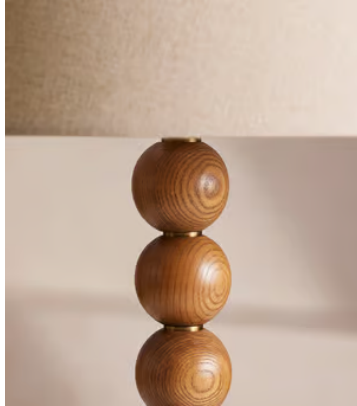

## Bead Table Lamp US

**\$350** Regular price

**\$298** Member price

Made from solid oak, our Bead table lamp is characterized by wooden stacking beads, with antique brass finish discs slotted in between to mirror the textures at Soho Roc House. It's paired with a natural linen shade in a tapered design. Perch it on a side table or bedside cabinet to create an ambient glow.

### Dimensions

**Dimensions:** H61.3 x W36 x D36cm / H24 x W14 x D14"

**Weight:** 2kg / 4.4lbs

**Packaged dimensions:** H38 x W38 x D60cm / H15 x W15 x D23.6"

**Packaged weight:** 2kg / 4.4lbs