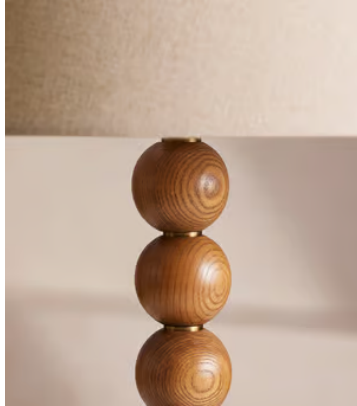

## Bead Table Lamp US

**\$350** Regular price

**\$298** Member price

Made from solid oak, our Bead table lamp is characterized by wooden stacking beads, with antique brass finish discs slotted in between to mirror the textures at Soho Roc House. It's paired with a natural linen shade in a tapered design. Perch it on a side table or bedside cabinet to create an ambient glow.