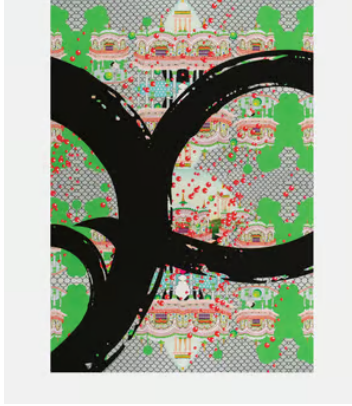

SOHO HOME

‘Kali 2020’ by Princess Pea

\$389 Regular price

\$331 Member price

Part of our new Soho Editions, this limited-edition print was created by Soho House Art Prize 2020 runner-up, Princess Pea - an anonymous visual and performance artist based in Gurgaon, India. The artist's oversized anime head is used to signify the weight of conforming to society's standards of beauty, posing questions about identity and perspective. You can find the artist's work displayed in Soho House Mumbai.

Dimensions

Dimensions: H59 x W42 x D42cm / H23.2 x W16.5 x D16.5"

Weight: 2kg / 4.4lbs

Details

Archival Inkjet with a 1 Colour Screenprint Overlay on Somerset Satin Enhanced 330gsm Paper

Please note that frame is not included.