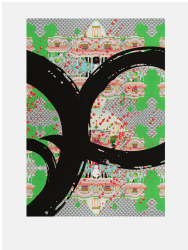

SOHO HOME

'kali 2020' By Princess Pea

\$389 Regular

\$331 Membership

Product details

Part of our new Soho Editions, this limited-edition print was created by Soho House Art Prize 2020 runner-up, Princess Pea - an anonymous visual and performance artist based in Gurgaon, India. The artist's oversized anime head is used to signify the weight of conforming to society's standards of beauty, posing questions about identity and perspective. You can find the artist's work displayed in Soho House Mumbai.

Dimensions

Product dimensions: H59 x W42 x D42cm / H23.2 x W16.5 x D16.5"

Product weight: 2kg / 4.4lbs

Details

Archival Inkjet with a 1 Colour Screenprint Overlay on Somerset Satin Enhanced 330gsm Paper
Please note that frame is not included.