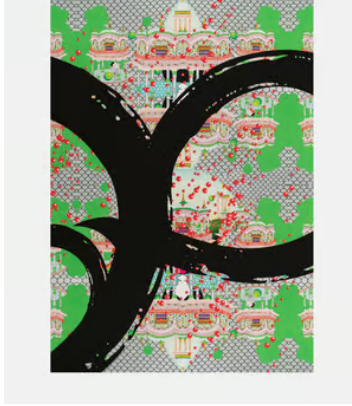

SOHO HOME

‘Kali 2020’ by Princess Pea

\$389 Regular price

\$331 Member price

Part of our new Soho Editions, this limited-edition print was created by Soho House Art Prize 2020 runner-up, Princess Pea - an anonymous visual and performance artist based in Gurgaon, India. The artist's oversized anime head is used to signify the weight of conforming to society's standards of beauty, posing questions about identity and perspective. You can find the artist's work displayed in Soho House Mumbai.

Dimensions

Product dimensions: H59 x W42 x D42cm / H23.2 x W16.5 x D16.5"

Product weight: 2kg / 4.4lbs

Details

Archival Inkjet with a 1 Colour Screenprint Overlay on Somerset Satin Enhanced 330gsm Paper

Please note that frame is not included.