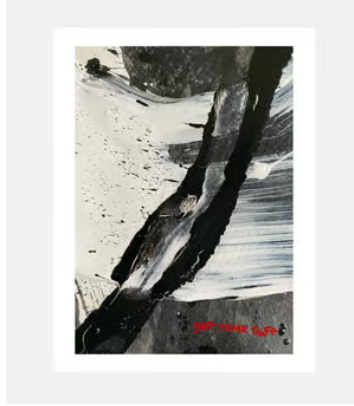

## 'Get Home Safe' by Reggie Black

**\$515** Regular price

**\$438** Member price

Part of our new Soho Editions, this limited-edition print was created by Soho House Art Prize 2020 runner-up, Reggie Black. 'Get Home Safe' underlines the precarious nature of safety, travel, and the uncertainty of getting home. Based in Maryland, Black uses text to navigate trauma, alongside personal and collective fear to inspire with defiant hope and optimism.

### Details

Digital archival print on Somerset Satin Enhanced 330gsm paper

Please note that frame is not included.