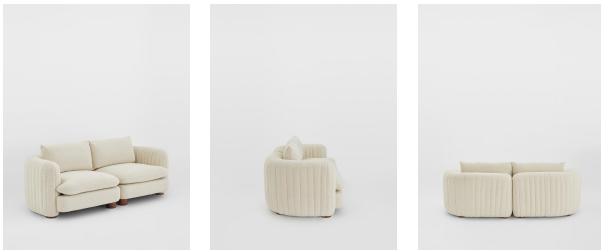

Vivienne Sectional Sofa, Three Seater, Boucle Natural, Us

\$3,990 Regular

\$3,392 Membership

Available in

- | | | | |
|---|---------------------|---|---------------------|
|  | Linen Bisque |  | Linen Sage |
|  | Linen Antique Rose |  | Linen Indigo |
|  | Linen Mushroom |  | Linen Ochre |
|  | Linen Olive |  | Linen Prussian Blue |
|  | Linen Sienna |  | Linen Wheat |
|  | Velvet Rust |  | Velvet Lichen |
|  | Velvet Camel |  | Velvet Royal Blue |
|  | Velvet Porcelain |  | Velvet Mustard |
|  | Velvet Olive |  | Velvet Taupe |
|  | Velvet Antique Rose |  | Velvet Grey Blue |
|  | Boucle Natural | | |

Sizes

Three Seater Sofa, Four Seater Sofa

Product details

The eighth floor at White City House forms the inspiration for the Vivienne modular sofa, cut from textured boucle fabric and constructed into a three-seater with pleated stitch detailing, cylindrical legs, and a wrap-around back. It offers low lounge sitting which is ideal for cosy evenings in; coordinate and configure with other pieces in the Vivienne collection for the full effect.

Dimensions

Product dimensions: H83 x W236 x D105cm / H32.7 x W92.9 x D41.3"

Product weight: 52kg / 114.6lbs

Number of boxes: 2

* Box 1 & 2 : H74 x W124 x D110cm / H29.3 x W48.8 x D43.3"

Details

Arm height: 28"

Seat depth: 22.4"

Seat height: 18.5"

Seat width: 36.6"

Spring count: 15