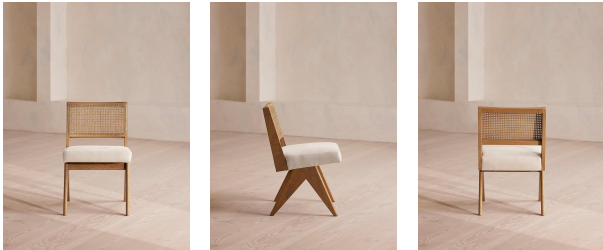

SOHO HOME

Hayward Dining Chair, Linen, Taupe, Us

\$795 Regular

\$676 Membership

Available in

Fern

Taupe

Product details

Originally designed for 180 House, our Hayward dining chair is built onto a solid oak frame with a wire-brushed finish. It has a natural woven cane back and is fitted with a taupe linen cushion for comfort.

Dimensions

Product dimensions: H81.3 x W57.2 x D55.2cm /
H30.9 x W23.6 x D22.4"

Product weight: 9.2kg / 20.3lbs

Packaged or boxed dimensions: H86 x W56 x D63cm /
H33.9 x W22 x D24.8"

Packaged or boxed weight: 12.2kg / 26.9lbs