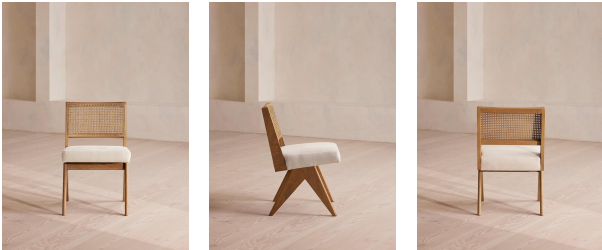

SOHO HOME

Hayward Dining Chair, Linen, Taupe, Us

\$795 Regular

\$676 Membership

Available in

Fern

Product details

Originally designed for 180 House, our Hayward dining chair is built onto a solid oak frame with a wire-brushed finish. It has a natural woven cane back and is fitted with a taupe linen cushion for comfort.

Dimensions

Product dimensions: H81.3 x W57.2 x D55.2cm /
H30.9 x W23.6 x D22.4"

Product weight: 9.2kg / 20.3lbs

Packaged or boxed dimensions: H86 x W56 x D63cm /
H33.9 x W22 x D24.8"

Packaged or boxed weight: 12.2kg / 26.9lbs