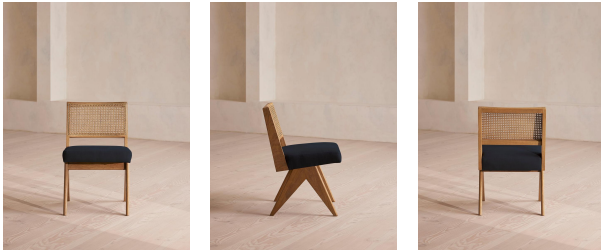

Dimensions

Product dimensions: H81.3 x W57.2 x D55.2cm /
H30.9 x W23.6 x D22.4"

Product weight: 9.2kg / 20.3lbs

Packaged or boxed dimensions: H86 x W56 x D63cm /
H33.9 x W22 x D24.8"

Packaged or boxed weight: 12.2kg / 26.9lbs