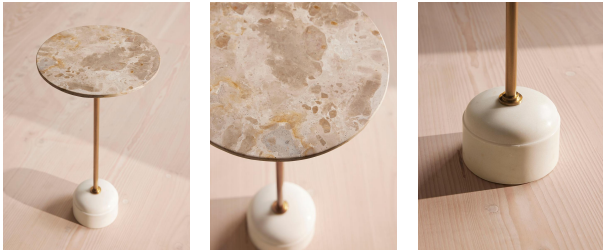

Fleet Side Table, Small/tall, Kapri Marble

\$350 Regular

\$298 Membership

Available in

Natural

Grey

Green

Product details

This Fleet side table has a white marble top and single brass leg for a sculptural feel, and its weighty base secures it firmly in place. We love it grouped together with its versions in Fantasy Brown and white marble to create an interesting contrast of heights and textures. It's inspired by the tables found at 180 House.