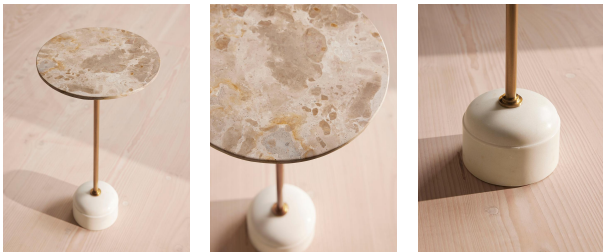

Dimensions

Product dimensions: H64 x W30 x D30cm / H25.2 x W11.8 x D11.8"

Product weight: 9.85kg / 21.7lbs

Packaged or boxed dimensions: H46 x W63 x D25cm / H18.1 x W24.8 x D9.8"

Packaged or boxed weight: 12.1kg / 26.7lbs