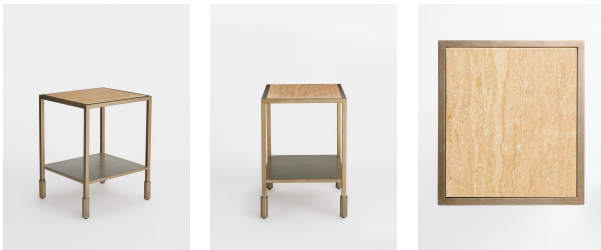

## Portnall Side Table, Travertine

\$355 Regular

\$284 Membership

### Product details

The Portnall side table echoes the textures seen at White City House. It features antique brass-finish legs and has a smooth travertine top that's been purposefully cut to highlight the contrasting sand veining. The fixed metal shelf is great for displaying home accessories or books.