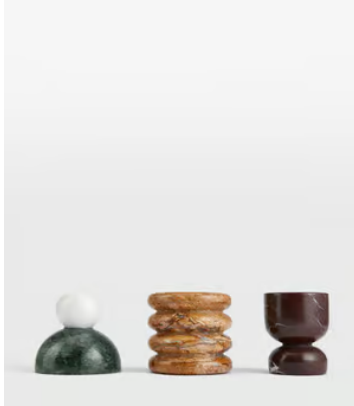

SOHO HOME

Liza Candleholder Gift Set

\$145 Regular price

\$123 Member price

The Liza gift set includes a trio of candleholders, each crafted from marble in different shapes and colours. Entirely unique, the candleholders are handmade from marble and presented in a gift box with three dinner candles. Display together to highlight the distinctive colourways and unique variations of the natural stone.

Dimensions

Dimensions: H8 x W5 x D5cm / H3.2 x W2 x D2"

Weight: 2kg / 4.4lbs

Packaged weight: 2kg / 4.4lbs

Details

Material: Marble

Care instructions:

Place the candle holder on a firm flat heat resistant surface ensuring it stands steady. Ensure a secure fit within the holder in an upright position before lighting. Snuff out the flame at least 2 cm from the base before it reaches the holder. Clean with a dry cloth.