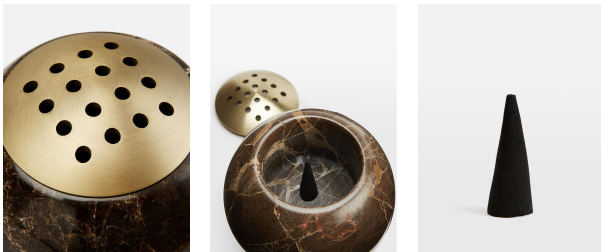

Goswell Fig Verde Incense Gift Set, Brown Marble

\$70 Regular

\$56 Membership

Product details

The Goswell Incense Holder is handcrafted from exclusive Turkish Emperador marble and formed into a sculptural base with a brushed brass lid. Reminiscent of evening strolls around the courtyard garden at Soho House Istanbul, the incense holder includes 10 incense cones in our best-selling Fig Verde fragrance, which blends notes of Green Figs, Dried Fruit and Rose Petals. Perch the elegant, decorative piece on a mantelpiece or bookshelf and fill your home with our fruity subtle aroma.

Dimensions

Product dimensions: H12 x W11 x D11cm / H4.7 x W4.3 x D4.3"

Product weight: 2kg / 4.4lbs

Packaged or boxed weight: 2kg / 4.4lbs

Details

Material: Marble

Care Instructions: Always place on a level, heat resistant surface away from drafts and any flammable or polished surfaces. Always burn the incense in a well-ventilated room. Never leave burning incense unattended. Keep away from children and pets.