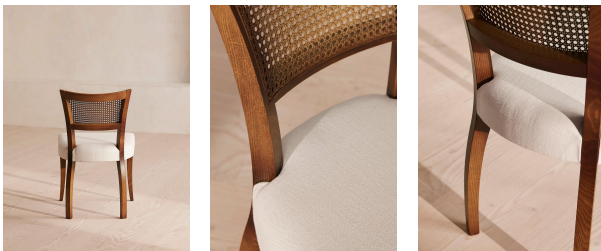

Pair Of Molina Dining Chairs, Cane Back, Linen, Natural, Us

£1,195

Regular

£1,016

Membership

Available in

Linen Natural

Velvet Mustard

Velvet Grey Blue

Product details

A House hero, you'll find our cane Molina dining chairs in many of our Houses including High Road House and Soho House Berlin, as well as a vintage version in Kettner's Townhouse. The chairs are crafted in Italy and upholstered in slubby linen - the ideal solution for long lunches in the dining room.

- Dining chairs with cane back
- Slubby linen cushion
- Beech wood frame
- Inspired by the vintage dining chairs at Kettner's Townhouse

Dimensions

Product dimensions: H78 x W50 x D58cm / H30.7 x W19.7 x D22.8"

Filling: Foam

Frame: Beech

Material: Beech

Removable cushions: No

Removable legs: No

Seat depth: 19.5"

Seat height: 18.9"

Seat width: 20.3"