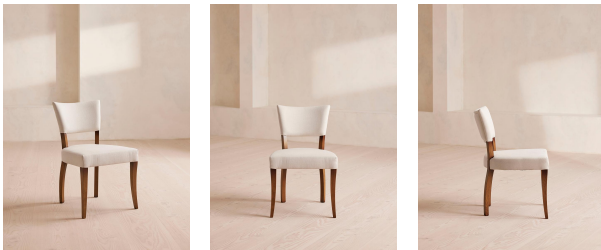

Pair Of Molina Dining Chairs, Linen, Natural, Us

\$1,495 Regular

\$1,271 Membership

Available in

Linen Natural

Velvet Grey Blue

Velvet Mustard

Product details

A House hero, you'll find our upholstered Molina dining chairs in many of our Houses, including High Road House and Soho House Berlin, as well as a vintage version in Kettner's. The set is crafted in Italy and upholstered in slubby linen.

Filling: Foam

Frame: Beech

Material: Beech

Removable cushions: No

Removable legs: No

Seat depth: 19.5"

Seat height: 18.9"

Seat width: 20.3"