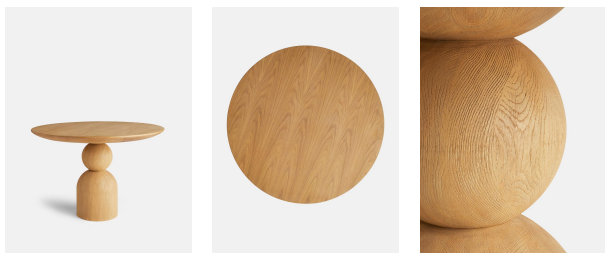

Lowden Dining Table

\$2,195 Regular

\$1,866 Membership

Product details

Drawing on the natural wooden details of Soho Beach House Canouan, the Lowden table has been crafted in open grain oak with a pale oak finish. Its simple yet sculptural form creates a modern focal point for the dining room, as well as a conversational piece when entertaining guests.

Dimensions

Product dimensions: H76 x W110 x D110cm / H29.9 x W43.3 x D43.3"

Product weight: 92kg / 202.8lbs

Number of boxes: 2

* Box 1 : H90 x W50 x D50cm / H35.4 x W19.5 x D19.5"

* Box 2 : H128 x W128 x D16cm / H50.4 x W50.4 x D6.1"

Feet: Felt

Frame: Resin

Material: Resin, MDF and Oak Crown Veneer

Removable legs: Yes