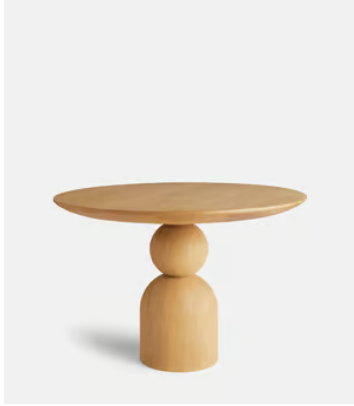

SOHO HOME

Lowden Dining Table

\$2,195 Regular price

\$1,866 Member price

A sculptural pedestal-style silhouette is crafted from an open-grain oak with a pale finish.

Drawing on the natural wooden details of Soho Beach House Canouan, the Lowden table is crafted in open-grain oak with a pale finish. Its simple yet sculptural form creates a modern focal point for the dining room, as well as a conversational piece when entertaining.

Dimensions

Dimensions: H76 x W110 x D110cm / H29.9 x W43.3 x D43.3"

Weight: 92kg / 202.8lbs

Number of boxes: 2

- **Box 1:** H90 x W50 x D50cm / H35.4 x W19.5 x D19.5"
- **Box 2:** H128 x W128 x D16cm / H50.4 x W50.4 x D6.1"