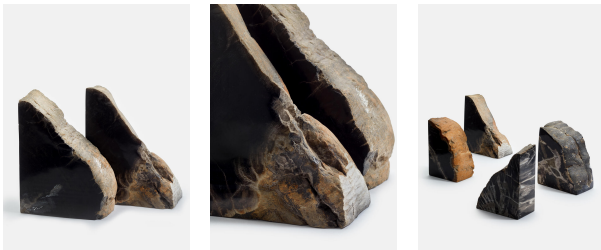

Details

Assembly required: No

Bathroom safe: No

Care instructions: Fragile, handle with care. Wipe with a damp cloth

Construction: Indoor

Material: Wood