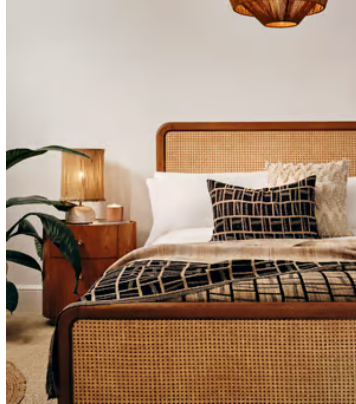

SOHO HOME

Kendrick Cushion, Oblong

\$130 Regular price

\$111 Member price

The Kendrick cushion is finished with a geometric design that is intricately woven from linen and wool. Incorporate it into your sofa to evoke White City House's relaxed, sixties-inspired style.

Dimensions

Dimensions: H40 x W60 x D5cm / H15.8 x W23.6 x D2"

Weight: 1kg / 2.2lbs

Packaged weight: 1kg / 2.2lbs

Details

Material: 55% Wool, 45% Silk, 100% Linen Reverse

Care Instructions: Dry clean only