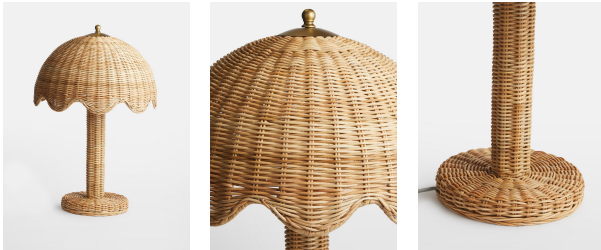

SOHO HOME

Lila Table Lamp Us

\$450 Regular

\$383 Membership

Product details

As seen in Little Beach House Malibu, the Lila table lamp features a scalloped silhouette and domed shade. It is entirely wrapped in natural rattan, and softened with a scalloped rim that mimics the motion of the Californian coastline.

Dimensions

Product dimensions: H61.5 x W41 x D41cm / H24.2 x W16.1 x D16.1"

Product weight: 2.4kg / 5.3lbs

Packaged or boxed dimensions: H65 x W43 x D43cm / H25.6 x W16.9 x D16.9"

Packaged or boxed weight: 2kg / 4.4lbs

Details

Assembly required: Yes

Base dimensions: H13.4 x W8.3 x D8.3"

Bulb required: 1 / E26 / 6W Maximum

Bulb style: Tala 6W Globe LED

Bulb(s) included: No

Cable length: 70.9"

Care instructions: Clean with a soft dry cloth only. Do not use polishing agents, harsh chemicals or abrasive cleaners as they may damage the finish.