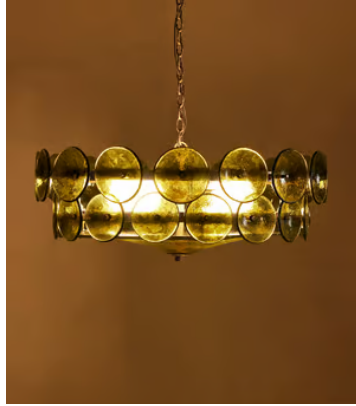

SOHO HOME

Lorenzo Chandelier, Green, US

\$1,995 Regular price

\$1,696 Member price

Originally designed for the spaces at Soho House West Hollywood, our Lorenzo chandelier is handmade from pressed glass by skilled artisans. Green glass discs are mounted on tiered, antique brass arms that surround two central glass plates for great visual effect.

Dimensions

Dimensions: H29 x W76 x D76cm / H11.4 x W29.9 x D29.9"

Weight: 19kg / 41.9lbs

Packaged dimensions: H54 x W79 x D79cm / H21.3 x W31.1 x D31.1"

Packaged weight: 19kg / 41.9lbs

Details

Assembly required: Yes, specialist

Available in 3 colours

Orange

Green

White