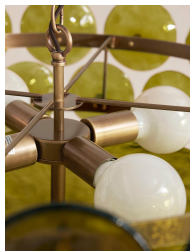

Product details

Originally designed for the spaces at Soho House West Hollywood, our Lorenzo chandelier is handmade from pressed glass by skilled artisans. Green glass discs are mounted on tiered, antique brass arms that surround two central glass plates for great visual effect.