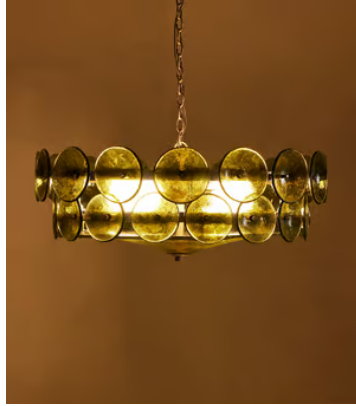

SOHO HOME

Lorenzo Chandelier, Green, US

\$2,195 Regular price

\$1,866 Member price

Originally designed for the spaces at Soho House West Hollywood, our Lorenzo chandelier is handmade from pressed glass by skilled artisans. Green glass discs are mounted on tiered, antique brass arms that surround two central glass plates for great visual effect.

Dimensions

Dimensions: H29 x W76 x D76cm / H11.4 x W29.9 x D29.9"

Weight: 19kg / 41.9lbs

Packaged dimensions: H54 x W79 x D79cm / H21.3 x W31.1 x D31.1"

Packaged weight: 19kg / 41.9lbs

Details

Assembly required: Yes, specialist

Available in 2 colours

Orange

White