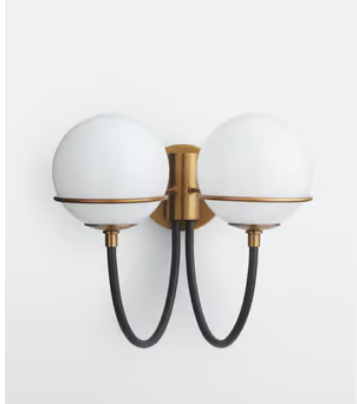

## Rene Wall Light US

~~\$295~~ \$148 Regular price

~~\$251~~ \$118 Member price

The lights that hang in our Soho Works spaces inspired the design of the Rene wall light, which has two glossy glass orbs that sit in raised antique brass-finished holders. Curved black tubes float beneath the globes, enhancing the sculptural quality of the design.