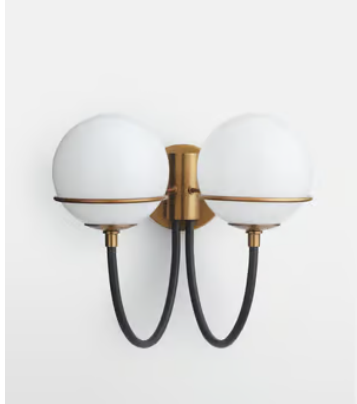

SOHO HOME

Rene Wall Light US

~~\$295~~ \$148 Regular price

~~\$251~~ \$118 Member price

The lights that hang in our Soho Works spaces inspired the design of the Rene wall light, which has two glossy glass orbs that sit in raised antique brass-finished holders. Curved black tubes float beneath the globes, enhancing the sculptural quality of the design.

Dimensions

Dimensions: H35 x W31 x D26cm / H13.8 x W12.2 x D10.2"

Weight: 2kg / 4.4lbs

Packaged dimensions: H46 x W41 x D33cm / H18.1 x W16.1 x D13"

Packaged weight: 2kg / 4.4lbs

Details

Assembly required: Yes, specialist