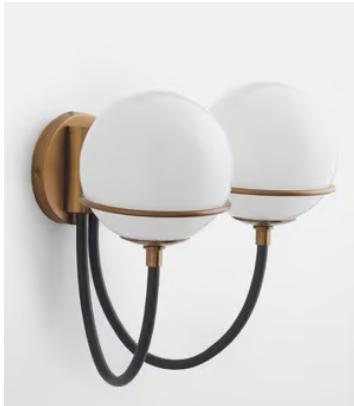

Details

Assembly required: Yes, specialist

Bulb required: 2 / E12 / 4W Maximum

Bulb(s) included: No

Dimmable: Yes, please consult a qualified

Electrician required: Yes

Height adjustable: No

Lighting Certification US: UL

Voltage: 110-120V

Wall bracket: 4.75

Care instructions: Clean with a soft dry cloth only. Do not use polishing agents, harsh chemicals or abrasive cleaners as they may damage the finish. Always switch off the electricity supply before cleaning.