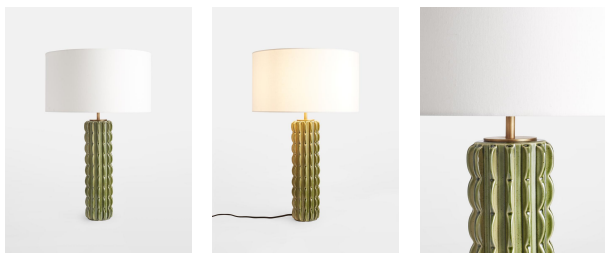

Finn Table Lamp, Green, Us

\$172 Regular

\$138 Membership

Product details

Enhance small spaces with the Finn table lamp, formed from durable ceramic and finished with a unique glaze. Characterised by an undulating and textured exterior, we suggest using it to breathe an air of colour into reading nooks or bedrooms.

Dimensions

Product dimensions: H62.2 x W40 x D40cm / H24.5 x W15.8 x D15.8"

Product weight: 2kg / 4.4lbs

Packaged or boxed dimensions: H43 x W43 x D45cm / H16.9 x W16.9 x D17.7"

Packaged or boxed weight: 2kg / 4.4lbs

Details

Assembly required: Yes

Base dimensions: H11.8 x W5.5 x D5.5"

Bulb required: 1 / E26 / 6W Maximum

Bulb style: Tala 6W Globe LED

Bulb(s) included: No

Cable length: 70.9"

Care instructions: Clean with a soft dry cloth only. Do not use polishing agents, harsh chemicals or abrasive cleaners as they may damage the finish.