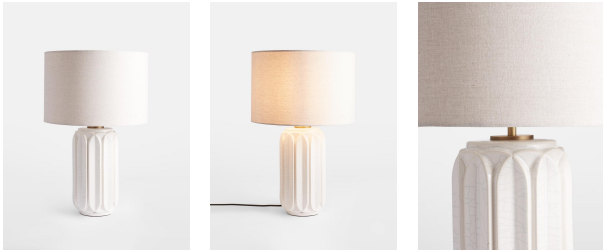

SOHO HOME

Alba Table Lamp Us

\$135 Regular

\$108 Membership

Product details

The Alba table lamp is finished with a white, crackle-glazed ceramic base and natural linen shade that exudes the coastal charm of Soho Beach House Canouan. Keep it bedside to incorporate a soft glow into bedtime rituals.

Dimensions

Product dimensions: H53 x W36 x D36cm / H20.9 x W14.2 x D14.2"

Product weight: 3kg / 6.6lbs

Packaged or boxed dimensions: H50 x W44 x D44cm / H19.7 x W17.3 x D17.3"

Packaged or boxed weight: 3kg / 6.6lbs

Details

Bulb required: 1 / E26 / 6W Maximum

Bulb style: Tala 6W Globe LED