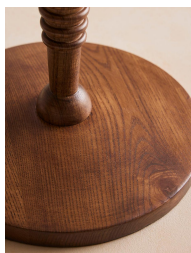

Details

Assembly required: Yes

Base dimensions: H63 x W17.3 x D25.6"

Bulb required: 1 / E26 / 6W Maximum

Bulb style: Tala 6W Globe LED

Bulb(s) included: No

Cable length: 70.9"

Care instructions: Clean with a soft dry cloth only. Do not use polishing agents, harsh chemicals or abrasive cleaners as they may damage the finish.

Always switch off the electricity supply before cleaning.

Dimmable: Yes, all portable lighting comes

Electrician required: No

Lighting Certification US: UL

Shade dimensions: H11.8 x W17.7 x D14.2"

Voltage: 110-120V