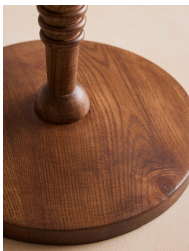

Details

Assembly required: Yes

Base dimensions: H63 x W12.6 x D12.6"

Bulb required: 1 / E27 / 6W Maximum

Bulb style: Tala 6W Globe LED

Bulb(s) included: No

Cable length: 70.9"

Care instructions: Clean with a soft dry cloth only. Do not use polishing agents, harsh chemicals or abrasive cleaners as they may damage the finish.

Always switch off the electricity supply before cleaning.

Dimmable: Yes, all portable lighting comes

Electrician required: No

Lighting Certification UK: CE

Shade dimensions: H30 x W45 x D36cm

Voltage: 220-240V