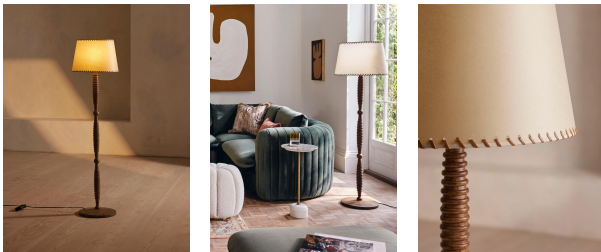

Details

Assembly required: Yes

Base dimensions: H63 x W12.6 x D12.6"

Bulb required: 1 / E27 / 6W Maximum

Bulb style: Tala 6W Globe LED

Bulb(s) included: No

Cable length: 70.9"

Care instructions: Clean with a soft dry cloth only. Do not use polishing agents, harsh chemicals or abrasive cleaners as they may damage the finish.

Always switch off the electricity supply before cleaning.

Dimmable: Yes, all portable lighting comes

Electrician required: No

Lighting Certification UK: CE

Shade dimensions: H30 x W45 x D36cm

Voltage: 220-240V