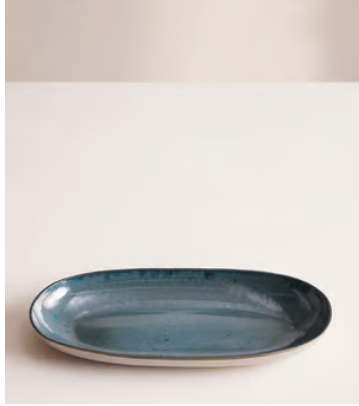

SOHO HOME

Nero Serving Platter, Blue

\$75 Regular price

\$64 Member price

Crafted in Portugal from durable stoneware, our Nero range is inspired by the natural textures and interiors at Soho House Barcelona. Reactive glazes in matte and gloss create unique tonal variations and speckles that mimic the shadows of light on the Mediterranean Sea.