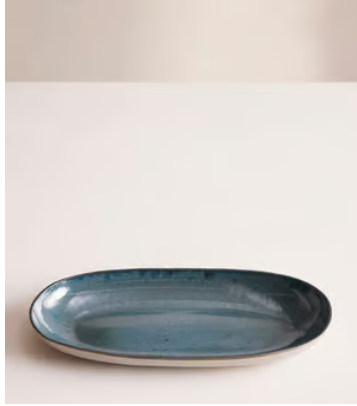

## Nero Serving Platter, Blue

**\$75** Regular price

**\$64** Member price

Crafted in Portugal from durable stoneware, our Nero range is inspired by the natural textures and interiors at Soho House Barcelona. Reactive glazes in matte and gloss create unique tonal variations and speckles that mimic the shadows of light on the Mediterranean Sea.