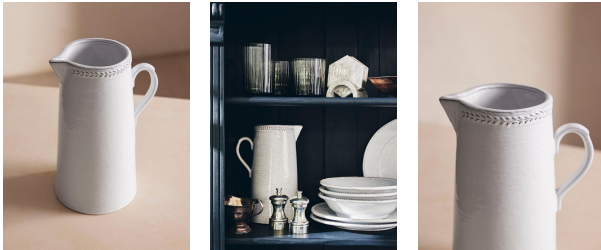

### Available in

Green

White

Grey

### Product details

Crafted from robust Tuscan stoneware, our Hillcrest range is handmade in Italy by skilled craftspeople who have been producing ceramics in a village outside Florence for 40 years. Drawing on the rustic interiors at Soho Farmhouse, each piece is glazed and embellished by hand, with the individual marks of the maker adding charm and character.