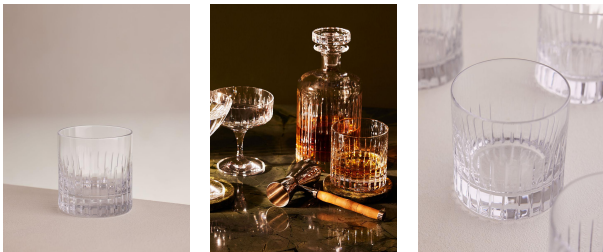

SOHO HOME

Roebling Cut Crystal Rocks Glass, Set Of Four

\$150 Regular

\$120 Membership

Product details

Designed exclusively for DUMBO House, the Roebling collection is a fitting tribute to John Augustus Roebling, the civil engineer who designed and built Brooklyn Bridge. Handcrafted from a weighty crystal, each piece has been intricately cut with straight lines echoing the cables that suspend above this historical landmark. Hand-finished and polished for extra brilliance, this collection will become a cherished part of your at-home bar for relaxed entertaining.

Dimensions

Product dimensions: H8.7 x W8.4 x D8.4cm / H3.4 x W3.3 x D3.3"

Product weight: 0.4kg / 0.9lbs

Packaged or boxed dimensions: H14 x W57 x D39cm / H5.4 x W22.6 x D15.4"

Packaged or boxed weight: 1kg / 2.2lbs